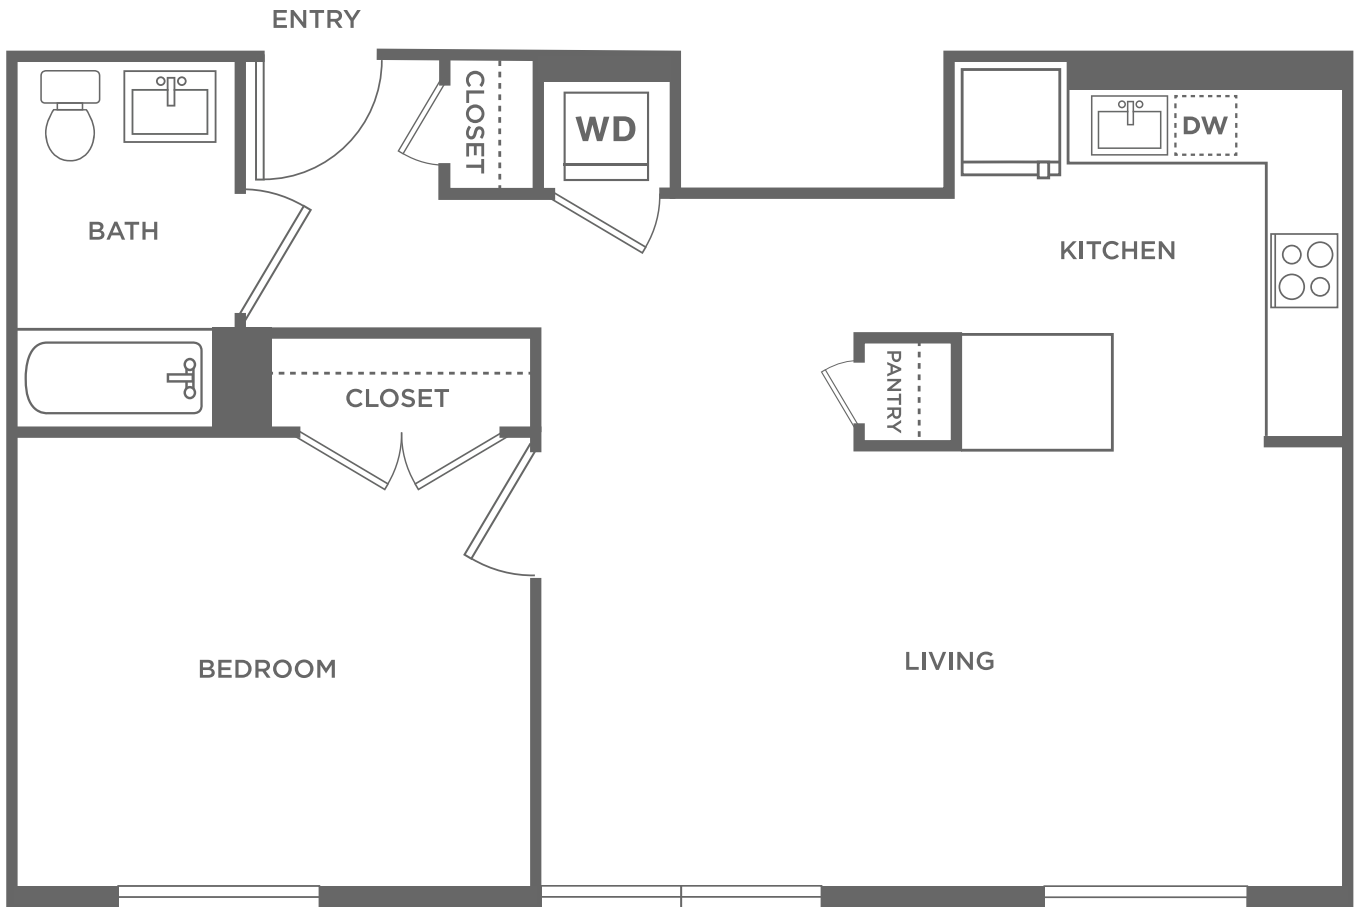

A3

1 BED / 1 BATH

755

SQ. FT.

	525 Macquesten Avenue Mount Vernon, NY 10552
	914-200-1883 www.enclaveatfleetwood.com

Dimensions and square footage shown are approximate and pricing/availability is subject to change.